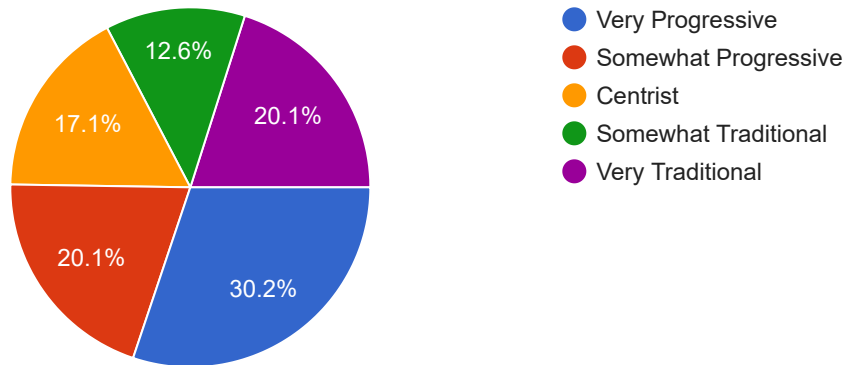

Mark only on answer.

199 responses

How would you categorize your beliefs on the issue of human sexuality?

Mark only one answer.

199 responses

Based on the information you have today, do you believe the Tucker First UMC Church Council should vote for a Church Conference that would allow all members to vote on disaffiliation?