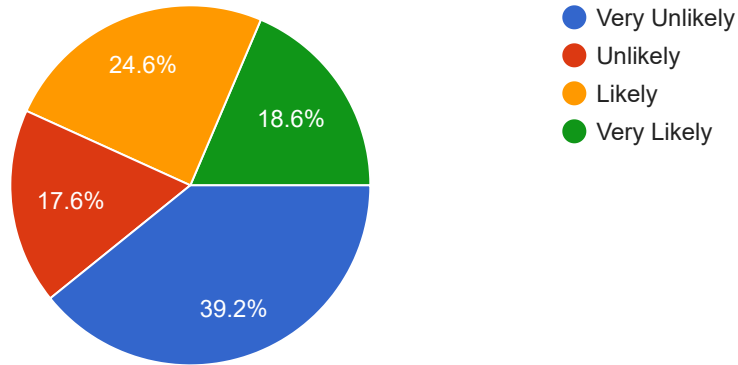

Mark only one answer.

201 responses

Based on the information you have today, how likely are you to stay at Tucker First if the church remains in the UMC?

Mark only one answer.

197 responses

Based on the information you have today, how likely are you to stay at Tucker First if the church disaffiliates from the UMC and becomes independent or joins another denomination?

Mark only on answer.

199 responses

How would you categorize your beliefs on the issue of human sexuality?

Mark only one answer.

199 responses

Based on the information you have today, do you believe the Tucker First UMC Church Council should vote for a Church Conference that would allow all members to vote on disaffiliation?