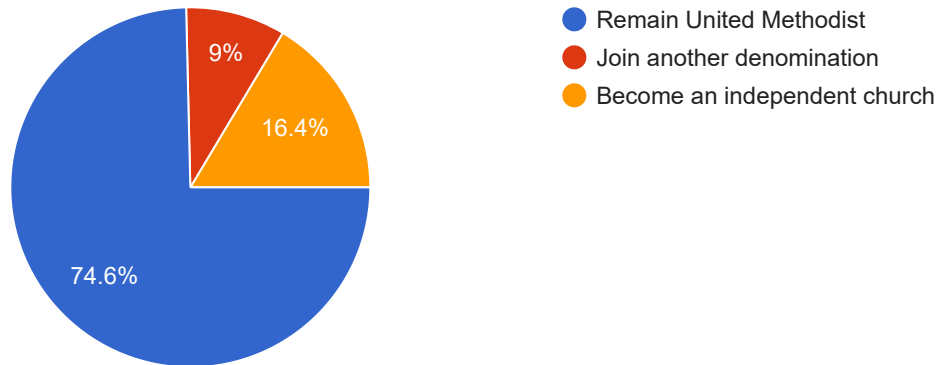

Based on the information you have today, would you prefer Tucker First to remain part of the United Methodist Church, join another denomination or become an independent church?

Mark only one answer.

201 responses