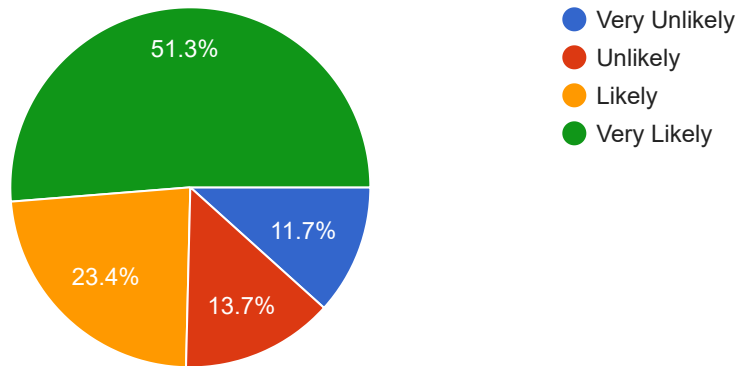

Mark only one answer.

201 responses

Based on the information you have today, how likely are you to stay at Tucker First if the church remains in the UMC?

Mark only one answer.

197 responses

Based on the information you have today, how likely are you to stay at Tucker First if the church disaffiliates from the UMC and becomes independent or joins another denomination?

Mark only on answer.

199 responses

How would you categorize your beliefs on the issue of human sexuality?

Mark only one answer.

199 responses

Based on the information you have today, do you believe the Tucker First UMC Church Council should vote for a Church Conference that would allow all members to vote on disaffiliation?